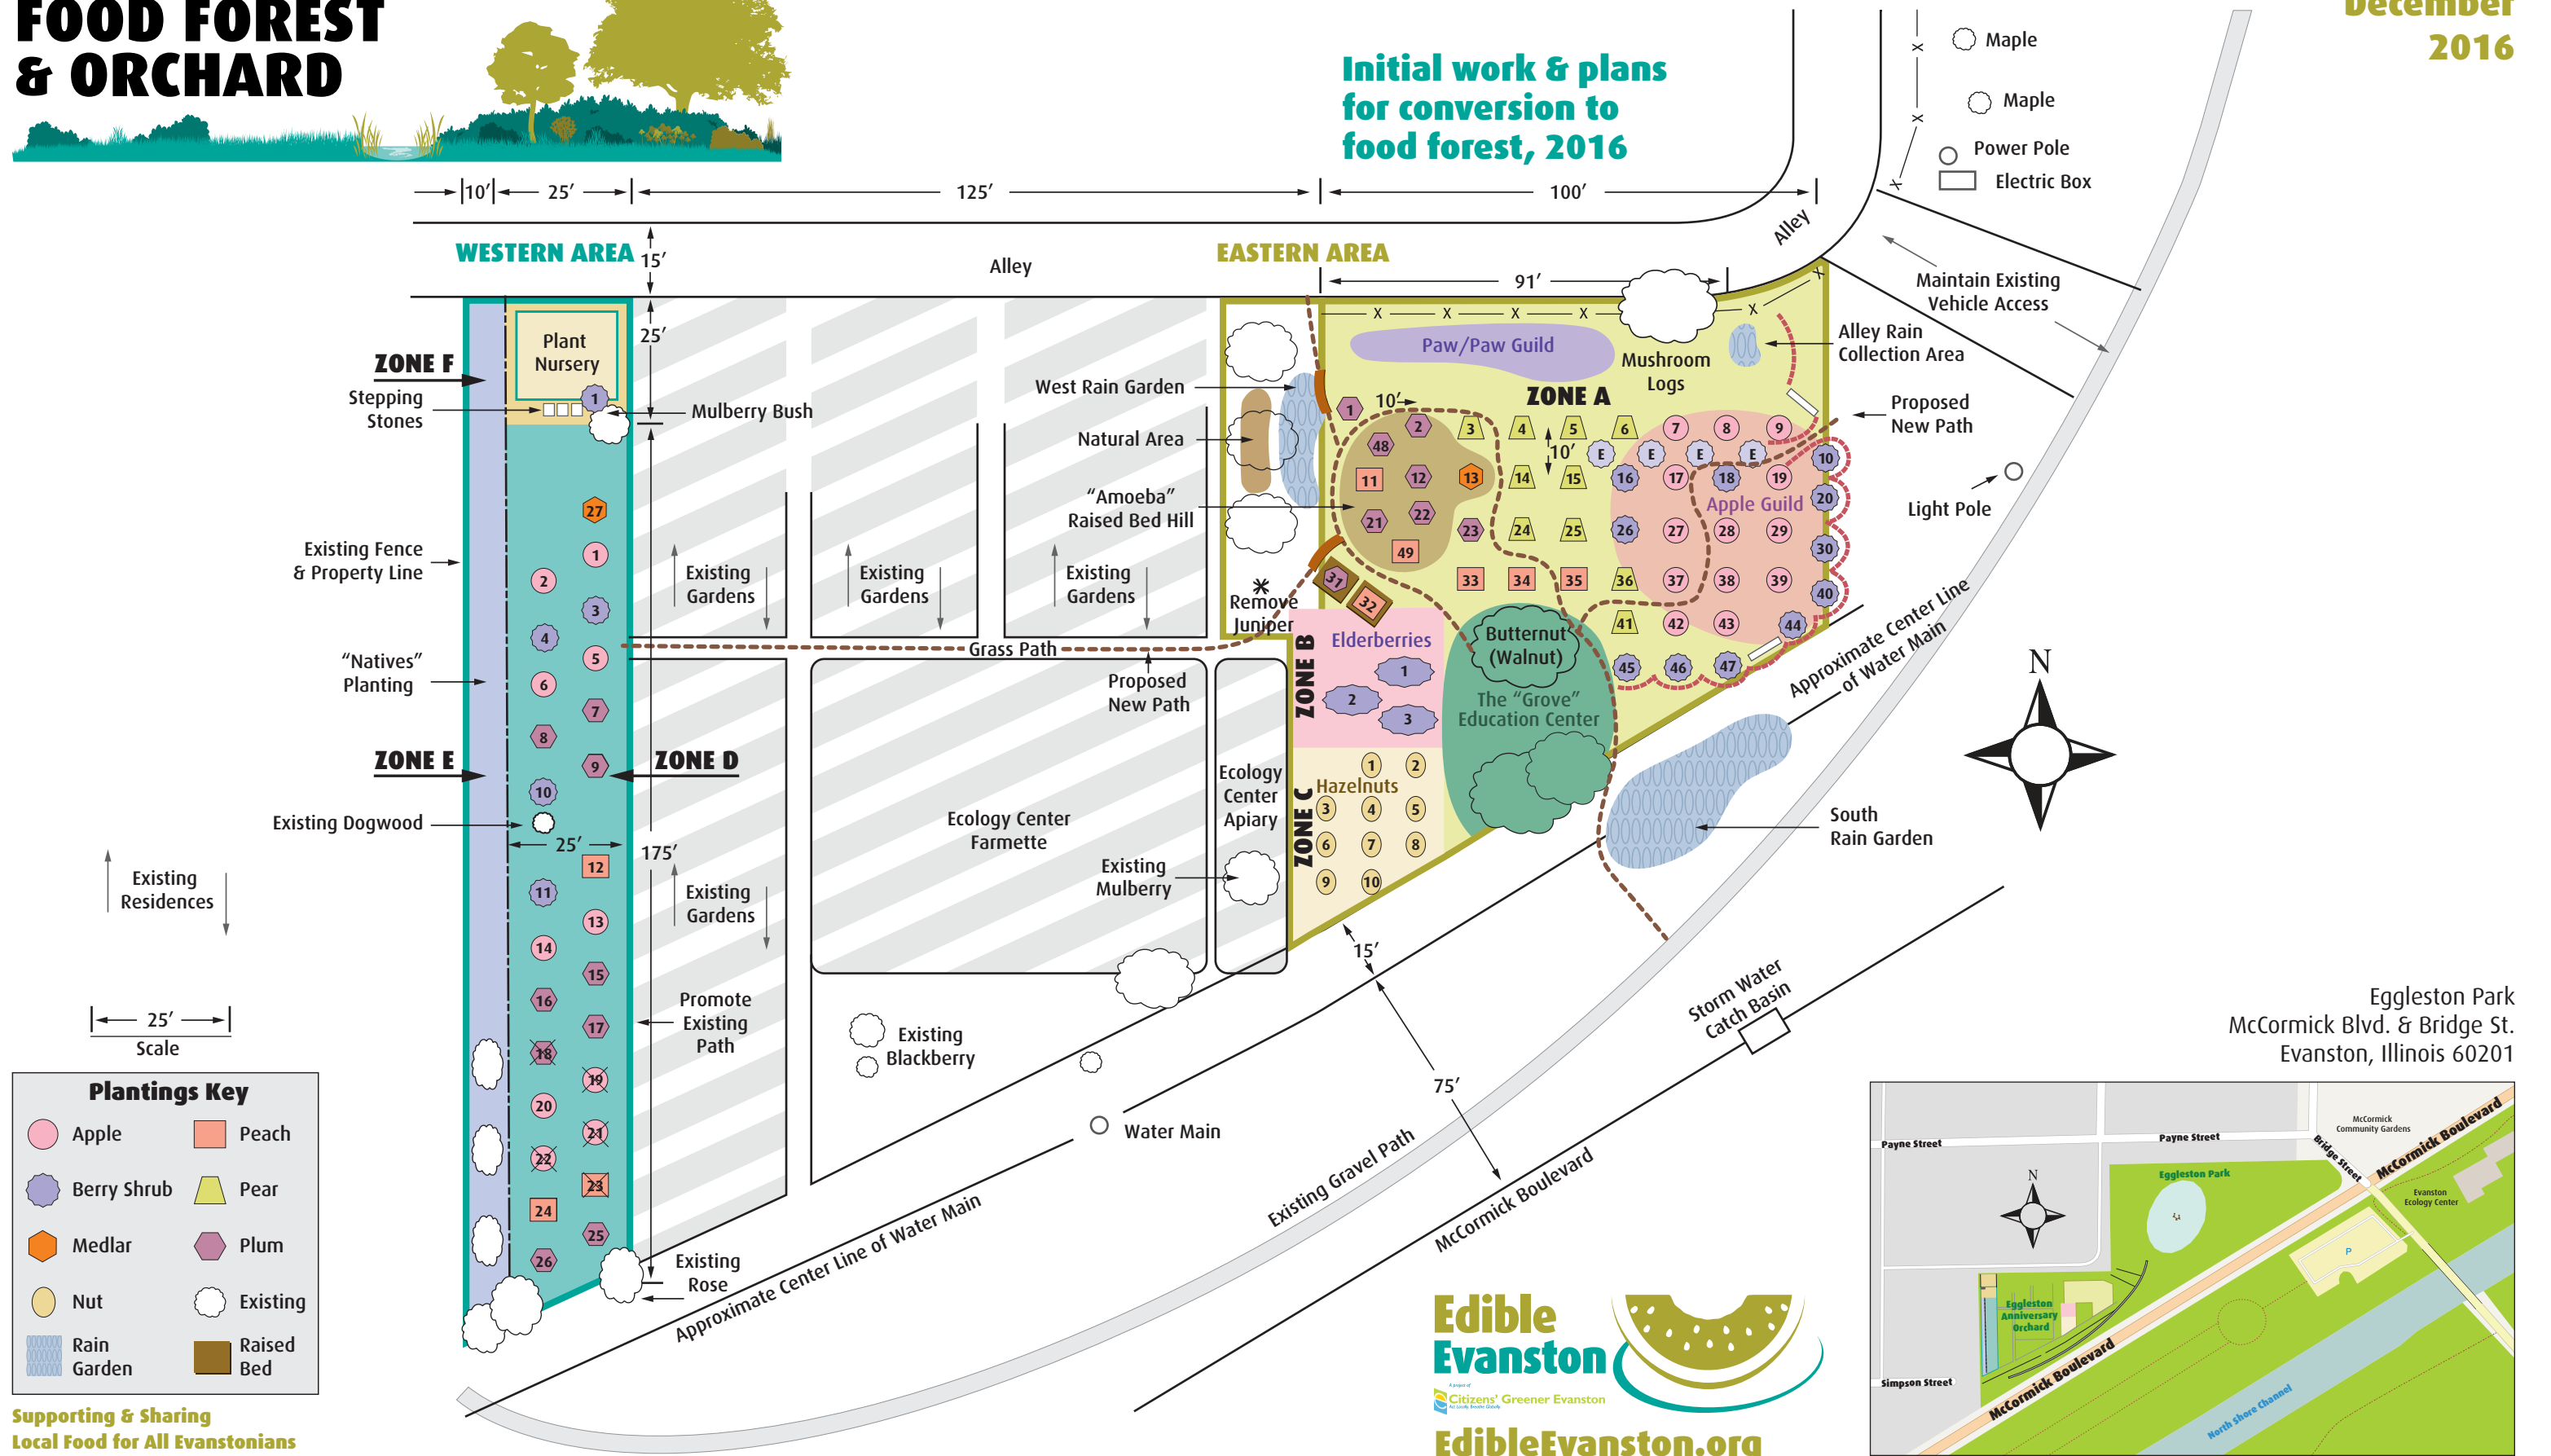

Updated
December
2016

Initial work & plans
for conversion to
food forest, 2016